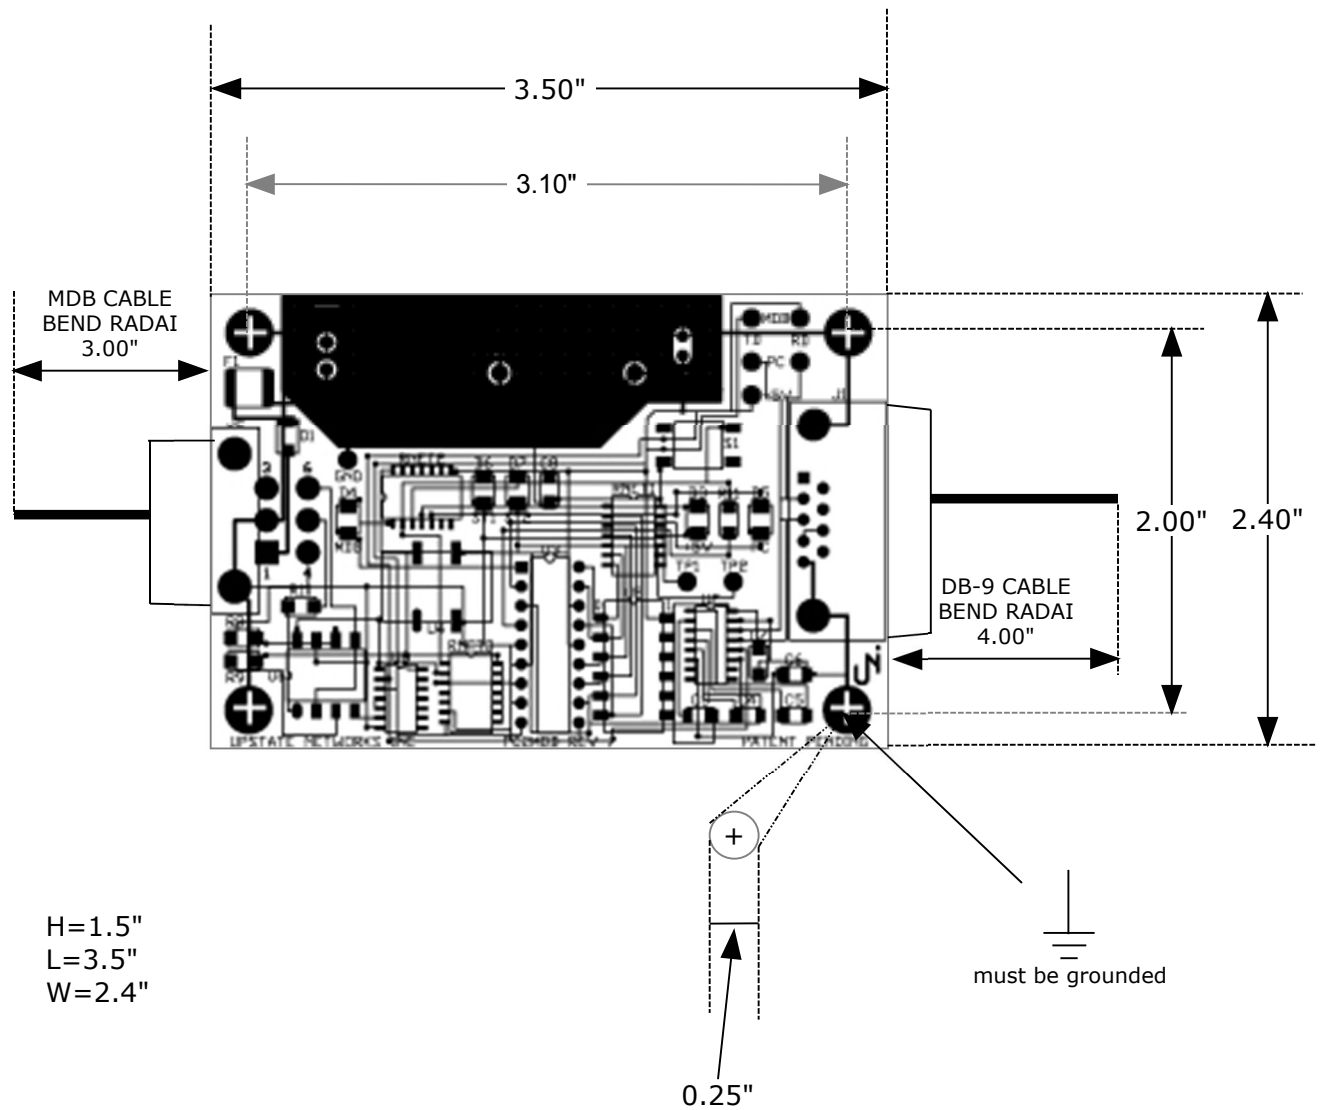

PC2MDB™ Mounting Screw Template

1.00"
actual size
all dimensions in inches

TITLE	PC2MDB™ Mounting Screw Template		
AUTHOR	S. GENTILE / Upstate Networks, Inc.		
DATE	June 2011	SHEET	1 OF 1
REVISION	1.0		